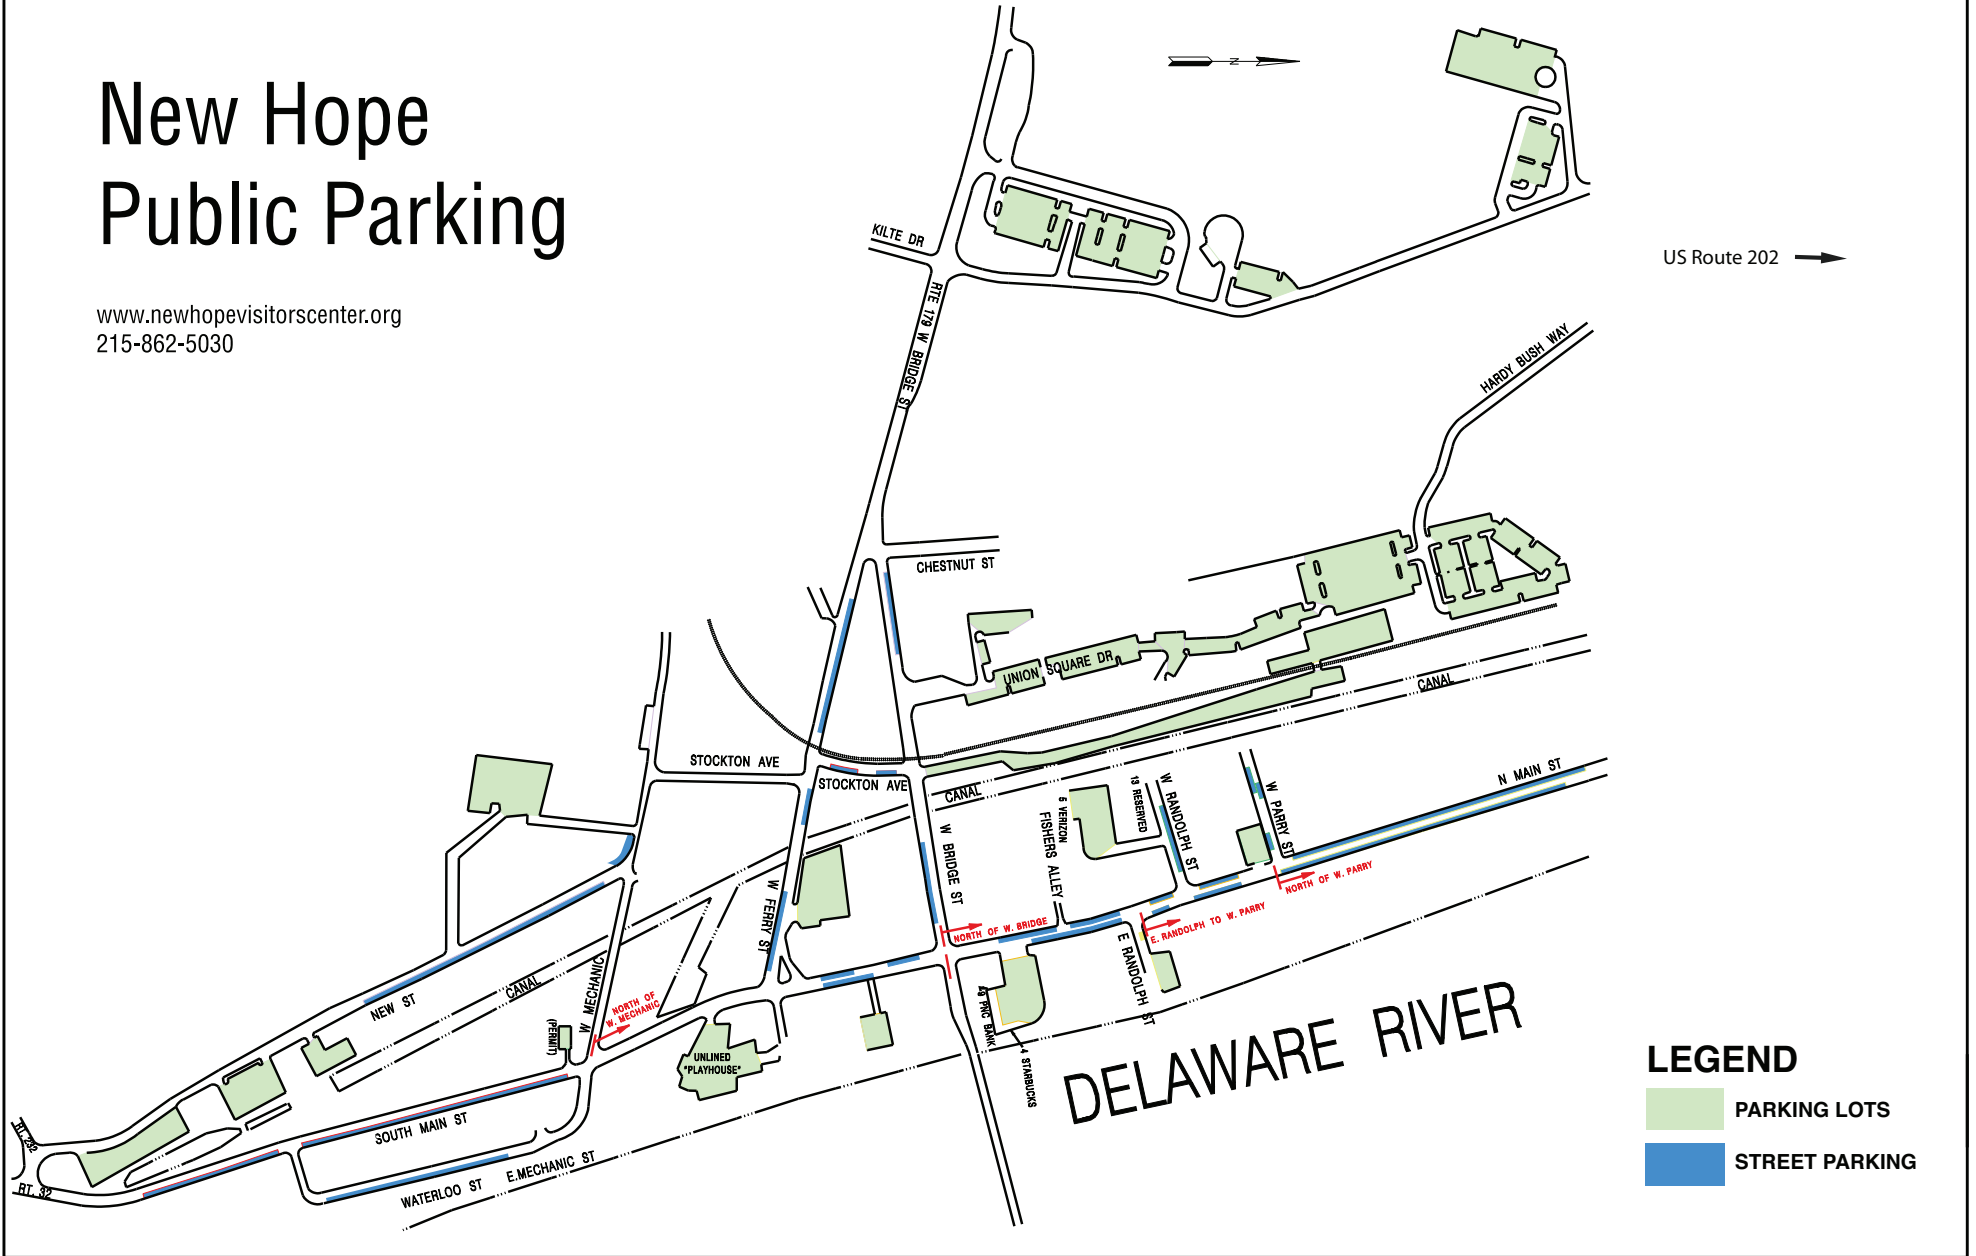

New Hope Public Parking

www.newhopevisitorscenter.org
215-862-5030

US Route 202 →

LEGEND

- PARKING LOTS
- STREET PARKING